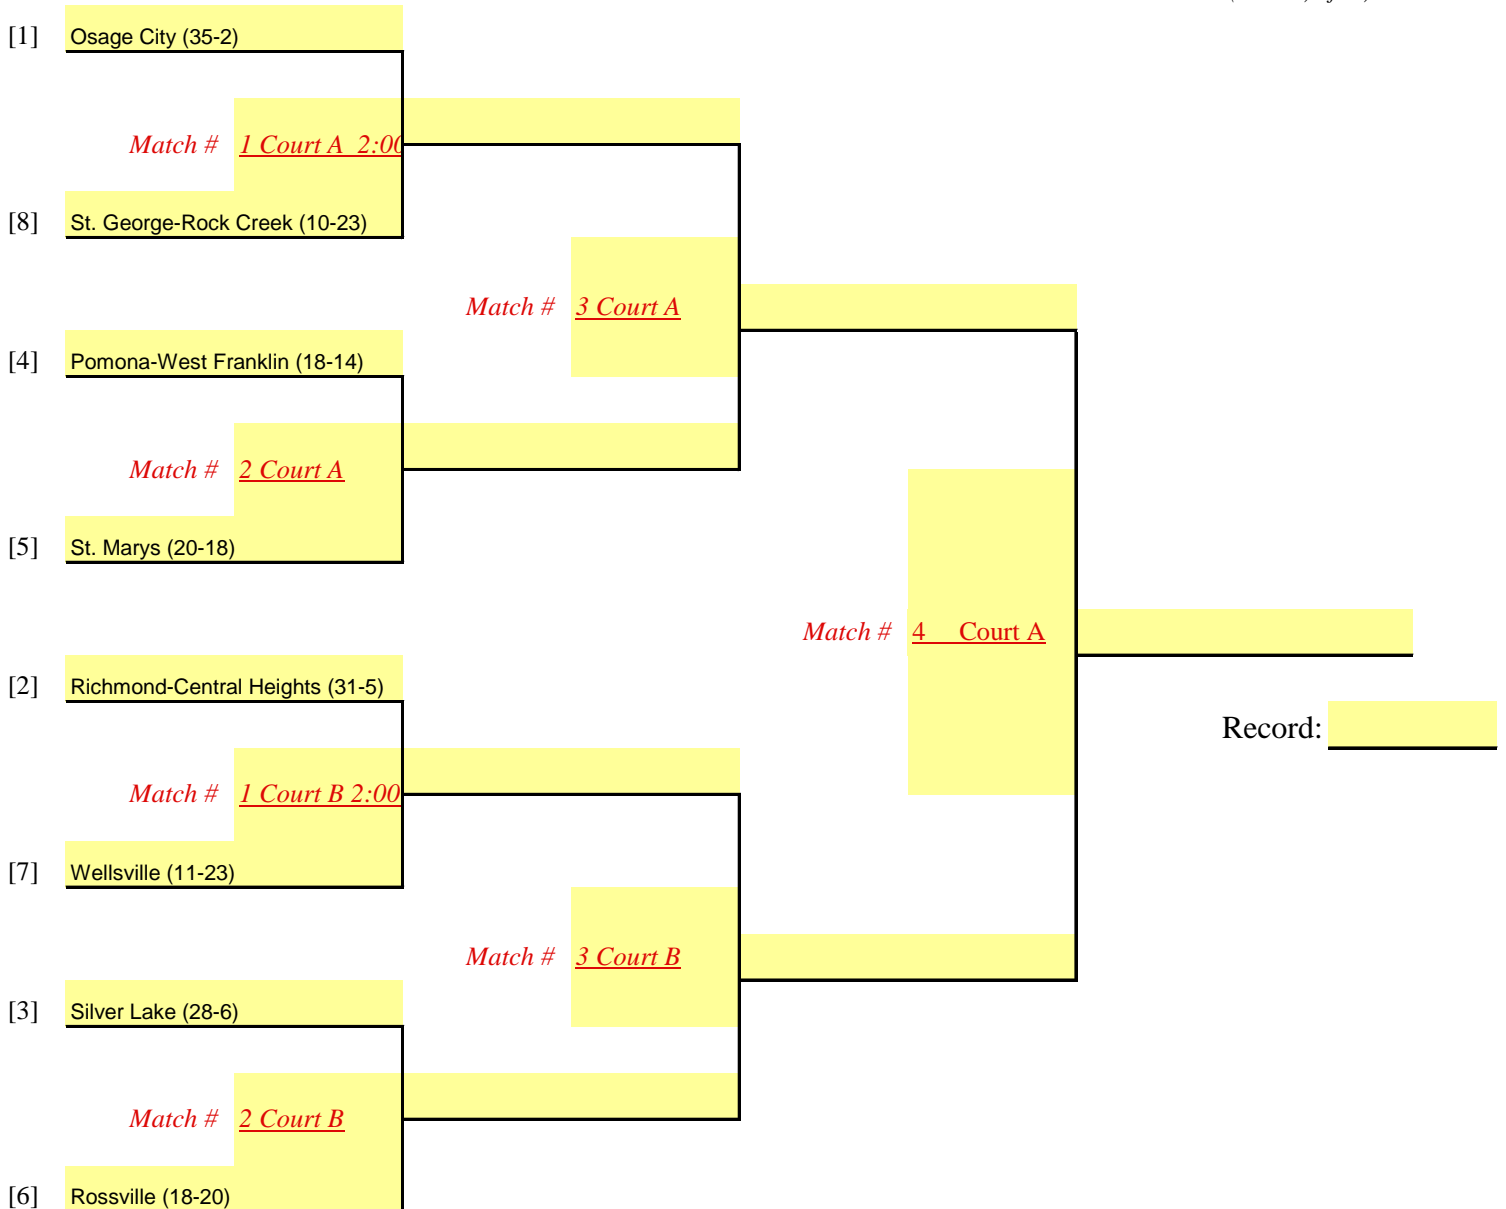

Kansas State High School Activities Association
OFFICIAL TOURNAMENT BRACKET
CLASS 3A — SUB-STATE VOLLEYBALL TOURNAMENT

☐ Option 1 (1 Court)

☒ Option 2 (2 Courts)

DATE: October 23, 2010

SITE: Silver Lake High School

MANAGER: Brad Womack

MATCH(S) #1 START TIME: 2:00

Other matches will start 20 min. (10 min) after

8-team tournaments using Option 1 will not start before 1:00 PM

8-team tournaments using Option 2 will not start before 2:00 PM

7-team tournaments will not start before 2:00 PM

NO MATCH WILL START SOONER THAN THE TIME PRINTED ON THE BRACKET